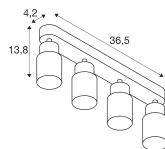

Specifications SLV Puri 2.0 Aluminium Spot Black | Suitable for 4x GU10

[View Product](#)

General Information

SKU	260604
EAN	4024163293822
Brand	SLV
Manufacturer Name	PURI 2.0 Tube, wand- en plafondopbouwarmatuur, long, 4x max. 6W GU10,
Any Lamp all-in warranty	5 Years
Average Lifetime (h)	0

Technical Information

Technology	Fixture with Socket
Voltage (V)	220-240
Dimmable	Dimmable when using a Dimmable Bulb
Suitable for	GU10
Including bulb	No
Amount of bulbs required	4
Maximum Wattage Rating	6
Tiltable	Yes
Mounting Method	Ceiling, Wall mounted
Emergency Lighting	No Emergency Unit
Product Type Category	Decorative Lighting with Socket