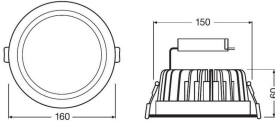

Specifications Ledvance LED Downlight 25W 4000K 2340lm Ø200mm | DALI Dimmable

[View Product](#)

General Information

SKU	230581
EAN	4058075042056
Brand	Ledvance
Manufacturer Name	DL LED DALI 25W/4000K 230V IP20
Any Lamp all-in warranty	5 Years
Average Lifetime (h)	50000

Technical Information

Emergency Lighting	No Emergency Unit
Tiltable	No
Technology	LED Integrated
Voltage (V)	220-240
Dimmable	Dimmable
Colour Code	840 Cool White
Colour temperature (Kelvin)	4000 Cool White
Colour Rendering (Ra)	80-89
Colour of Light	White
Light colour options	Single Color
Beam Angle (degree)	100
Luminous Efficacy (lm/W)	93.6