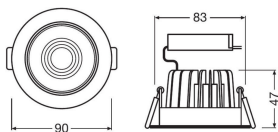

Specifications Ledvance LED Spot Tilttable 8W 660lm 36D - 840 Cool White | Cutout 68mm - IP20 - DALI Dimmable

[View Product](#)

General Information

SKU	230579
EAN	4058075042179
Brand	Ledvance
Manufacturer Name	SPOT LED DALI ADJUST 8W/4000K IP20
Any Lamp all-in warranty	5 Years
Average Lifetime (h)	50000

Technical Information

Technology	LED Integrated
Voltage (V)	220-240
Dimmable	Dimmable
Colour Code	840 Cool White
Colour temperature (Kelvin)	4000 Cool White
Colour Rendering (Ra)	80-89
Colour of Light	White
Light colour options	Single Color
Luminous Efficacy (lm/W)	82
Beam Angle (degree)	36
Driver Included	Yes
Product Type Category	LED spotlight

Fixture Information

Including bulb	Yes
Mounting Method	Recessed
Cut out (mm)	83
Optical Cover	PMMA (Polymethyl methacrylate)
Suitable for Outdoor	No
IP-rating	IP20
Impact Protection (IK)	IK06 - 1 joule
Operating Temperature	-20 to +40
Housing	Aluminium
Colour of the Fixture	White
Emergency Lighting	No Emergency Unit
Power factor	>0.50
Tiltable	Yes
Series	Spot

Dimensions

Height (mm)	47
Diameter (mm)	90

Sensor Information

Type of sensor **No Sensor**
Why Any-lamp?

 Order from the **largest lighting specialist** in Europe  **Customised** quotation

 Up to **7 years warranty**  **Easy** return process