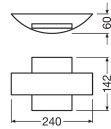

[View Product](#)

General Information

SKU	232751
EAN	4058075074996
Brand	Ledvance
Manufacturer Name	OUTDOOR FACADE BELT SQ 11W/3000K GY IP54
Any Lamp all-in warranty	3 Years
Average Lifetime (h)	30000

Technical Information

Technology	LED Integrated
Voltage (V)	220-240
Dimmable	Not Dimmable
Colour Code	830 Warm White
Colour temperature (Kelvin)	3000 Warm White
Colour Rendering (Ra)	80-89
Colour of Light	White
Light colour options	Single Color
Beam Angle (degree)	340
Luminous Efficacy (lm/W)	35
Tiltable	No
Mounting Method	Wall mounted