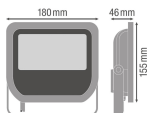

Specifications Ledvance LED  
Floodlight 20W 4000K 2200lm IP65  
Black | Symmetrical - Replaces 50W

[View Product](#)

## Technical Information

Technology	LED Integrated
Voltage (V)	220-240
Dimmable	Not Dimmable
Colour Code	840 Cool White
Colour temperature (Kelvin)	4000 Cool White
Colour Rendering (Ra)	80-89
Colour of Light	White
Light colour options	Single Color
Luminous Efficacy (lm/W)	110
Beam Angle (degree)	100
Power factor	>0.90
Product Type Category	LED Floodlight

## Fixture Information

---

Mounting Method	Surface
Fixture Connection	Cable
Light Distribution	Symmetrical
IP-rating	IP65
Impact Protection (IK)	IK07 - 2 joules
Colour of the Fixture	Black
Housing	PC (Polycarbonate)
Suitable for Outdoor	Yes
Series	Performance

## Dimensions

---

Length (mm)	130
Width (mm)	140
Height (mm)	41