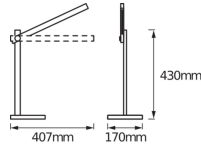

Specifications Ledvance LED Desklight
 Panan Black 7W 310lm - 830-843-860
 CCT | 43cm

[View Product](#)

General Information

SKU	243918
EAN	4058075321281
Brand	Ledvance
Manufacturer Name	PANAN ALU CCT BK LEDV
Average Lifetime (h)	25000

Technical Information

Technology	LED Integrated
Voltage (V)	220-240
Dimmable	Dimmable
Colour Code	830 Warm White, 865 Daylight
Colour temperature (Kelvin)	3000 Warm White, 6500 Daylight
Colour Rendering (Ra)	80-89
Colour of Light	White
Light colour options	Tunable White
Luminous Efficacy (lm/W)	44
Tiltable	Yes
Mounting Method	Table lamp
Product Type Category	LED Decorative Lighting

Fixture Information

Series PANAN

Dimensions

Length (mm) 407

Width (mm) 170

Height (mm) 430

Sensor Information

Type of sensor No Sensor