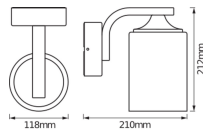

Specifications Ledvance Endura Classic Cylinder Lantern White | E27

[View Product](#)

General Information

SKU	237941
EAN	4058075392649
Brand	Ledvance
Manufacturer Name	ENDURA CLASSIC LANTERN CYL E27 WT
Any Lamp all-in warranty	5 Years

Technical Information

Technology	Fixture with Socket
Voltage (V)	220-240
Dimmable	Not Dimmable
Power factor	>0.50
Tiltable	No
Mounting Method	Wall mounted
Optical Cover	Glass
Product Type Category	Decorative Lighting with Socket

Fixture Information

Fixture Connection	Screw [Screw connector]
IP-rating	IP43
Operating Temperature	-20 to +40