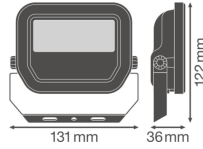

[View Product](#)

General Information

SKU	239586
EAN	4058075420847
Brand	Ledvance
Manufacturer Name	FL PFM 10W/3000K SYM 100 BK
Any Lamp all-in warranty	5 Years
Average Lifetime (h)	70000

Technical Information

Technology	LED Integrated
Voltage (V)	220-240
Dimmable	Not Dimmable
Colour Code	830 Warm White
Colour temperature (Kelvin)	3000 Warm White
Colour Rendering (Ra)	80-89
Colour of Light	White
Light colour options	Single Color
Luminous Efficacy (lm/W)	110
Beam Angle (degree)	100
Power factor	>0.90
Product Type Category	LED Floodlight