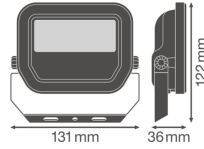

Specifications Ledvance LED Floodlight  
GEN 3 Black 10W 1200lm 100D - 840  
Cool White | IP65 - Symmetrical

[View Product](#)

## Fixture Information

---

Mounting Method	Surface
Fixture Connection	Cable, 3-pole
Optical Cover	Glass
Light Distribution	Symmetrical
IP-rating	IP65
Impact Protection (IK)	IK07 - 2 joules
Operating Temperature	-30 to +50
Colour of the Fixture	Black
Housing	Aluminium
Colour of material	Black
Series	Performance

## Dimensions

---

Length (mm)	122
Width (mm)	131
Height (mm)	36