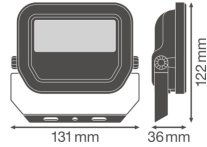

Specifications Ledvance LED Floodlight GEN 3 Black 10W 1200lm 100D - 865 Daylight | IP65 - Symmetrical

[View Product](#)

General Information

SKU	239589
EAN	4058075420922
Brand	Ledvance
Manufacturer Name	FL PFM 10W/6500K SYM 100 BK
Any Lamp all-in warranty	5 Years
Average Lifetime (h)	70000

Technical Information

Technology	LED Integrated
Voltage (V)	220-240
Dimmable	Not Dimmable
Colour Code	865 Daylight
Colour temperature (Kelvin)	6500 Daylight
Colour Rendering (Ra)	80-89
Colour of Light	White
Light colour options	Single Color
Luminous Efficacy (lm/W)	120
Beam Angle (degree)	100
Power factor	>0.90
Product Type Category	LED Floodlight

Fixture Information

Mounting Method	Surface
Fixture Connection	Cable, 3-pole
Optical Cover	Glass
Light Distribution	Symmetrical
IP-rating	IP65
Impact Protection (IK)	IK07 - 2 joules
Operating Temperature	-30 to +50
Colour of the Fixture	Black
Housing	Aluminium
Colour of material	Black
Series	Performance

Dimensions

Length (mm)	122
Width (mm)	131
Height (mm)	36

Sensor Information

Type of sensor	No Sensor
----------------	-----------

Why Any-lamp?

 Order from the **largest lighting specialist** in Europe  **Customised** quotation