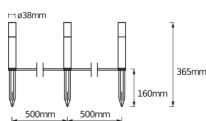

Specifications Ledvance Smart+ WiFi LED Garden Pole 3 Dot Extention 3.1W 108lm | RGBW

[View Product](#)

### Dimensions

Length (mm)	38
Width (mm)	38