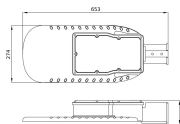

Specifications Ledvance LED Streetlight
Eco Area 150W 18750lm - 830 Warm
White | IP66

[View Product](#)

General Information

SKU	240870
EAN	4058075557932
Brand	Ledvance
Manufacturer Name	ECOAREASPD 150W 830 IP66 GY 2X1 EUE
Any Lamp all-in warranty	5 Years
Average Lifetime (h)	50000

Technical Information

Technology	LED Integrated
Voltage (V)	220-240
Dimmable	Not Dimmable
Colour Code	830 Warm White
Colour temperature (Kelvin)	3000 Warm White
Colour Rendering (Ra)	80-89
Colour of Light	White
Light colour options	Single Color
Luminous Efficacy (lm/W)	125
Beam Angle (degree)	150x85
Power factor	>0.90
Product Type Category	LED Streetlight