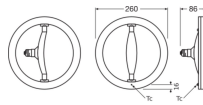

Specifications Osram Circolux LED E27 Frosted 14.5W
1521lm - 827 Extra Warm White | Replaces 100W

[View Product](#)

General Information

| | |
|--------------------------|---|
| SKU | 242635 |
| EAN | 4058075606999 |
| Brand | Osram |
| Manufacturer Name | LED CIRCOLUX 14,5W/827 230VFRE274X1 OSRAM |
| Full box quantity | 4 |
| Any Lamp all-in warranty | 4 Years |
| Energy efficiency class | F |
| Average Lifetime (h) | 15000 |

Technical Information

| | |
|-----------------------------|-----------------------|
| Technology | LED |
| Product Type Category | E27 LED |
| Voltage (V) | 220-240 |
| Dimmable | Not Dimmable |
| Cap / Base | E27 (Edison screw) |
| Colour Code | 827 Extra Warm White |
| Colour temperature (Kelvin) | 2700 Extra Warm White |
| Colour Rendering (Ra) | 80-89 |
| Colour of Light | White |
| Light colour options | Single Color |
| Luminous Efficacy (lm/W) | 105 |

Dimensions

| | |
|---------------|-----|
| Diameter (mm) | 260 |
|---------------|-----|

| | |
|-------|--------|
| Shape | Circle |
|-------|--------|

Why Any-lamp?

 Order from the **largest lighting specialist** in Europe  **Customised** quotation