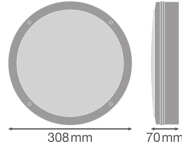

Specifications Ledvance Surface Bulkhead 300 White 15W 1400lm - 830 Warm White | with Sensor - IP65

[View Product](#)

## Technical Information

Technology	LED Integrated
Voltage (V)	220-240
Dimmable	Not Dimmable
Colour Code	830 Warm White
Colour temperature (Kelvin)	3000 Warm White
Colour Rendering (Ra)	80-89
Colour of Light	White
Light colour options	Single Color
Luminous Efficacy (lm/W)	93
Optical Cover	PC (Polycarbonate)
Power factor	>0.70
Product Type Category	LED Bulkhead

## Fixture Information

Type of Fixture	Professional
Mounting Method	Surface
Fixture Connection	PI [Push-in connector]
IP-rating	IP65
Impact Protection (IK)	IK10 - 20 joules
Operating Temperature	+5 to +40
Colour of the Fixture	White
Housing	PC (Polycarbonate)
Colour of material	White
Emergency Lighting	No Emergency Unit
Series	SURFACE BULKHEAD 300

## Dimensions

Length (mm)	300
Width (mm)	300