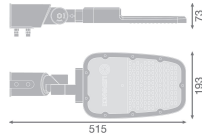

Specifications Ledvance LED Floodlight  
 Area Medium Grey 65W 8450lm 160x58D  
 - 830 Warm White | IP66 - Symmetrical

[View Product](#)

## Technical Information

Technology	LED Integrated
Voltage (V)	220-240
Dimmable	Not Dimmable
Colour Code	730 Warm White
Colour temperature (Kelvin)	3000 Warm White
Colour Rendering (Ra)	70-79
Colour of Light	White
Light colour options	Single Color
Beam Angle (degree)	160x58
Power factor	>0.90
Product Type Category	LED Streetlight

## Fixture Information

Mounting Method	Side entry
Light Distribution	Symmetrical
IP-rating	IP66
Impact Protection (IK)	IK08 - 5 joules
Operating Temperature	-30 to +50
Colour of the Fixture	Grey
Housing	Aluminium
Colour of material	Grey
Series	RV20ST

## Dimensions

Length (mm)	513
Width (mm)	73
Height (mm)	193