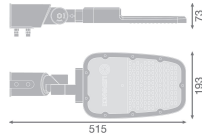

Specifications Ledvance LED Floodlight
 Area Medium Grey 65W 8775lm 160x58D
 - 840 Cool White | IP66 - Symmetrical

[View Product](#)

General Information

SKU	245553
EAN	4058075725218
Brand	Ledvance
Manufacturer Name	SL AREA MD V 65W 740 RV 20ST GY
Any Lamp all-in warranty	5 Years
Average Lifetime (h)	70000

Technical Information

Technology	LED Integrated
Voltage (V)	220-240
Dimmable	Not Dimmable
Colour Code	740 Cool White
Colour temperature (Kelvin)	4000 Cool White
Colour Rendering (Ra)	70-79
Colour of Light	White
Light colour options	Single Color
Luminous Efficacy (lm/W)	135
Beam Angle (degree)	160x58
Power factor	>0.90
Product Type Category	LED Streetlight

Fixture Information

Mounting Method	Side entry
Light Distribution	Symmetrical
IP-rating	IP66
Impact Protection (IK)	IK08 - 5 joules
Operating Temperature	-30 to +50
Colour of the Fixture	Grey
Housing	Aluminium
Colour of material	Grey
Series	RV20ST

Dimensions

Length (mm)	513
Width (mm)	73
Height (mm)	193

Sensor Information

Type of sensor	No Sensor
----------------	-----------

Why Any-lamp?

 Order from the **largest lighting specialist** in Europe  **Customised** quotation