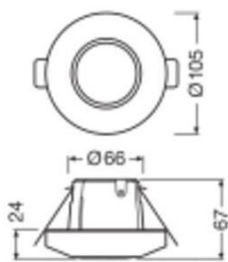

Specifications Ledvance Dali-2 Sensors Light/Presence-8 IR Recessed

[View Product](#)

General Information

SKU	250929
EAN	4058075841949
Brand	Ledvance
Manufacturer Name	DALI-2 SENSORS LIGHT/PRESENCE-8 INFRARED CEILING INTEGRATION
Full box quantity	24
Any Lamp all-in warranty	5 Years

Technical Information

Voltage (V)	10-22,5
Fixture Connection	Screwless terminal
Mounting Method	Recessed
Product Type Category	Accessory - Sensor

Lamp Information

Series	DALI-2 SENSORS

Dimensions

Height (mm)	67
Width (mm)	105
Diameter (mm)	105