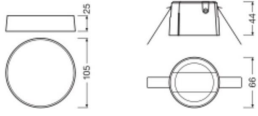

Specifications Ledvance Dali-2 Sensors Surface Mounted Kit

[View Product](#)

General Information

SKU	250940
EAN	4058075843905
Brand	Ledvance
Manufacturer Name	DALI-2 SENSORS CEILING MOUNTING KIT
Full box quantity	48
Any Lamp all-in warranty	5 Years

Technical Information

Voltage (V)	10-22,5
Fixture Connection	Screwless terminal
Mounting Method	Recessed
Product Type Category	Accessory - Sensor

Lamp Information

Series	DALI-2 SENSORS

Dimensions

Height (mm)	44
Diameter (mm)	68