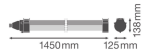

Specifications Ledvance Waterproof Batten Damp Proof Max PC 27W 4000lm - 840 Cool White | 120cm - Replaces 2x36W

[View Product](#)

General Information

SKU	254986
EAN	4058075849808
Brand	Ledvance
Manufacturer Name	DP MAX 1200 S 27W 840 VW IP69 LEDV
Any Lamp all-in warranty	5 Years
Average Lifetime (h)	100000

Technical Information

Technology	LED Integrated
Voltage (V)	220-240
Dimmable	Not Dimmable
Colour of Light	White
Colour Code	840 Cool White
Colour temperature (Kelvin)	4000 Cool White
Colour Rendering (Ra)	80-89
Light colour options	Single Color
Luminous Efficacy (lm/W)	148
Power factor	>0.70
Length	120cm
Product Type Category	LED Waterproof Batten

Fixture Information

Mounting Method	Surface
Fixture Connection	PI [Push-in connector]
Optical Cover	Opal
IP-rating	IP66
Impact Protection (IK)	IK10 - 20 joules
Operating Temperature	-25 to +45
Housing	PC (Polycarbonate)
Colour of the Fixture	Grey
Emergency Lighting	No Emergency Unit

Dimensions

Length (mm)	1450
Width (mm)	125
Height (mm)	138

Sensor Information

Type of sensor	No Sensor
----------------	-----------

Why Any-lamp?

 Order from the **largest lighting specialist** in Europe  **Customised** quotation