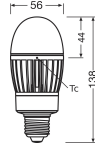

Specifications Ledvance LED Bulb HQL LED P E27 14.5W 2000lm - 840 Cool White | Replaces 50W

[View Product](#)

General Information

SKU	247164
EAN	4099854040627
Brand	Ledvance
Manufacturer Name	HQL LED P 2000LM 14,5W 840 E27 LEDV
Full box quantity	6
Any Lamp all-in warranty	5 Years
Energy efficiency class	D
Average Lifetime (h)	60000

Technical Information

Technology	LED
Product Type Category	E27 LED
Voltage (V)	220-240
Dimmable	Not Dimmable
Cap / Base	E27 (Edison screw)
Colour Code	840 Cool White
Colour temperature (Kelvin)	4000 Cool White
Colour Rendering (Ra)	80-89
Colour of Light	White
Light colour options	Single Color

Luminous Efficacy (lm/W) 138

Type of sensor No Sensor

Lamp Information

UV Filter No

Bulb finish Frosted

Series HQL LED P

Dimensions

Length (mm) 138

Diameter (mm) 55

Shape Elliptical

Why Any-lamp?

 Order from the **largest lighting specialist** in Europe  **Customised** quotation

 Up to **7 years warranty**  **Easy** return process