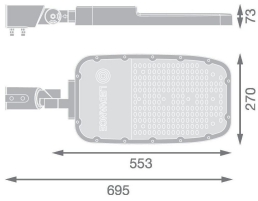

Specifications Ledvance LED Streetlight Area Extra Large RV35St Aluminium Grey 150W 20250lm 155X69D - 765 Daylight | IP66 - Asymmetrical

[View Product](#)

General Information

SKU	251124
EAN	4099854080036
Brand	Ledvance
Manufacturer Name	STREETLIGHT AREA EXTRA LARGE RV35ST 150W 765 RV35ST GY
Any Lamp all-in warranty	5 Years
Average Lifetime (h)	100000

Technical Information

Technology	LED Integrated
Voltage (V)	100 - 240
Dimmable	Not Dimmable
Colour Code	765 Daylight
Colour temperature (Kelvin)	6500 Daylight
Colour Rendering (Ra)	70-79
Colour of Light	White
Light colour options	Single Color
Luminous Efficacy (lm/W)	135
Beam Angle (degree)	155x69
Power factor	>0.90
Product Type Category	LED Streetlight

Fixture Information

Mounting Method	Post top
Fixture Connection	Other
Optical Cover	PC (Polycarbonate)
Light Distribution	Asymmetrical
IP-rating	IP66
Impact Protection (IK)	IK08 - 5 joules
Operating Temperature	-30 to +50
Colour of the Fixture	Grey
Housing	Aluminium
Colour of material	Grey
Emergency Lighting	No Emergency Unit
Series	STREETLIGHT AREA EXTRA LARGE RV35ST

Dimensions

Length (mm)	553
Width (mm)	270
Height (mm)	73

Sensor Information

Type of sensor	No Sensor
----------------	-----------

Why Any-lamp?

 Order from the **largest lighting specialist** in Europe  **Customised** quotation