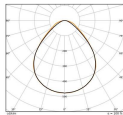

[View Product](#)

General Information

SKU	251074
EAN	4099854187339
Brand	Ledvance
Manufacturer Name	PANEL ECO 600 UGR<19 600 E 36W 865 U19
Any Lamp all-in warranty	3 Years
Average Lifetime (h)	50000

Technical Information

Technology	LED Integrated
Voltage (V)	220-240
Dimmable	Not Dimmable
Colour Code	865 Daylight
Colour temperature (Kelvin)	6500 Daylight
Colour Rendering (Ra)	80-89
Colour of Light	White
Light colour options	Single Color
Luminous Efficacy (lm/W)	100
IP-rating	IP40
Impact Protection (IK)	IK02 - 0.20 joule
Fixture Connection	Screwless terminal