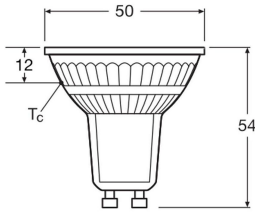

## Specifications Ledvance LED Reflector GU10 PAR16 3.1W 350lm 120d - 840 Cool White | Replaces 35W

[View Product](#)

### Technical Information

Technology	LED
Product Type Category	GU10 LED
Voltage (V)	220-240
Beam Angle (degree)	120
Dimmable	Not Dimmable
Cap / Base	GU10
Colour Code	840 Cool White
Colour temperature (Kelvin)	4000 Cool White
Colour Rendering (Ra)	80-89
Colour of Light	White

## Dimensions

Length (mm) 54

Diameter (mm) 50

Shape Reflector

Exact shape PAR16