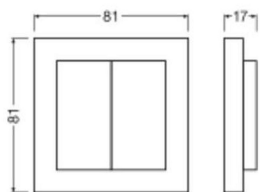

Specifications Ledvance Switch For Lighting Control | Kinetic Direct | White |

[View Product](#)

General Information

SKU	256291
EAN	4099854589799
Brand	Ledvance
Manufacturer Name	SWITCH KINETIC DIRECT 4B WT M ZB
Full box quantity	1
Any Lamp all-in warranty	5 Years

Technical Information

Lighting Control	Zigbee
Operating Temperature	-25 to +65
Colour of material	White
Product Type Category	Accessory - Switchgear Smart

Dimensions

Length (mm)	17
Height (mm)	17
Width (mm)	81

[Whv Any-lamp?](#)

Order from the **largest lighting specialist** in Europe **Customised** quotation

Up to **7 years warranty**

Easy return process