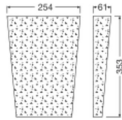

General Information

SKU	258000
EAN	4099854618666
Brand	Ledvance
Manufacturer Name	URBAN FDO P SET GLASS FROSTED LEDV
Full box quantity	1

Technical Information

Emergency Lighting	No Emergency Unit
Mounting Method	Post top
Colour of the Fixture	Transparent
Product Type Category	Accessory - Streetlight

Lamp Information

Series	URBAN CLASSIC GLASS

Dimensions

Length (mm)	254
Width (mm)	61

Sensor Information