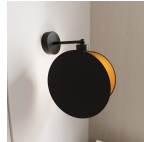

Specifications Emibig Wall Light Motif Steel Black | Suitable for 1x E27 - Max 15W

[View Product](#)

General Information

SKU	259892
EAN	5901738880788
Brand	Emibig
Manufacturer Name	MOTIF K1 BLACK/GOLD
Any Lamp all-in warranty	5 Years
Application Area	Living Room, Decorative, Hospitality

Technical Information

Technology	Fixture with Socket
Voltage (V)	220-240
Dimmable	Dimmable when using a Dimmable Bulb
Suitable for	E27
Including bulb	No
Amount of bulbs required	1
Maximum Wattage Rating	15
Tiltable	No
Mounting Method	Pendant
Emergency Lighting	No Emergency Unit
Product Type Category	Decorative Lighting with Socket

Fixture Information

IP-rating	IP20
Colour of the Fixture	Black
Housing	Steel
Series	Motif

Dimensions

Length (mm)	200
Width (mm)	220
Height (mm)	260
Diameter (mm)	900

Sensor Information

Type of sensor	No Sensor
----------------	-----------