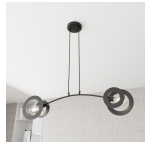

Specifications Emibig Pendant Euforia  
Steel Black | Suitable for 2x E27 - Max  
15W

[View Product](#)

## Fixture Information

---

IP-rating	IP20
Colour of the Fixture	Black
Housing	Steel
Series	Euforia

## Dimensions

---

Length (mm)	890
Width (mm)	140
Height (mm)	1200
Diameter (mm)	2700