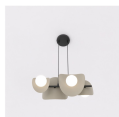

Specifications Emibig Pendant
Elementi Steel Brown | Suitable for 4x
G9 - Max 8W

[View Product](#)

General Information

| | |
|--------------------------|--------------------------------------|
| SKU | 259548 |
| EAN | 5907106013048 |
| Brand | Emibig |
| Manufacturer Name | ELEMENTI 4 BL MOKKA |
| Any Lamp all-in warranty | 5 Years |
| Application Area | Living Room, Decorative, Hospitality |

Fixture Information

| | |
|-----------------------|----------|
| IP-rating | IP20 |
| Colour of the Fixture | Brown |
| Housing | Steel |
| Series | Elementi |

Dimensions

| | |
|---------------|------|
| Length (mm) | 540 |
| Width (mm) | 230 |
| Height (mm) | 1200 |
| Diameter (mm) | 3400 |