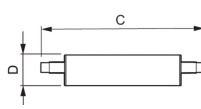

Specifications Philips Corepro LED Linear R7s 118mm 14W
2000lm - 840 Cool White | Dimmable - Replaces 120W

[View Product](#)