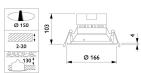

[View Product](#)

General Information

SKU	214398
EAN	8718696852224
Brand	Philips
Manufacturer Name	DN130B LED10S/830 PSU PI6 WH
Any Lamp all-in warranty	5 Years
Average Lifetime (h)	50000

Technical Information

Emergency Lighting	No Emergency Unit
Tiltable	No
Technology	LED Integrated
Voltage (V)	220-240
Dimmable	Not Dimmable
Colour Code	830 Warm White
Colour temperature (Kelvin)	3000 Warm White
Colour Rendering (Ra)	80-89
Colour of Light	White
Light colour options	Single Color
Including bulb	Yes
Driver Included	Yes