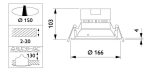

[View Product](#)

General Information

SKU	214406
EAN	8718696852699
Brand	Philips
Manufacturer Name	DN130B LED10S/840 PSU PI6 WH
Any Lamp all-in warranty	5 Years
Average Lifetime (h)	50000

Technical Information

Emergency Lighting	No Emergency Unit
Tiltable	No
Technology	LED Integrated
Voltage (V)	220-240
Dimmable	Not Dimmable
Colour Code	840 Cool White
Colour temperature (Kelvin)	4000 Cool White
Colour Rendering (Ra)	80-89
Colour of Light	White
Light colour options	Single Color
Including bulb	Yes
Driver Included	Yes