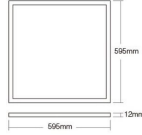

Specifications Bright Choice LED Panel Backlit 40W 4080lm 827-865 CCT + RGB | 60x60cm - UGR <22

[View Product](#)

## Dimensions

---

LED panel size	60x60cm
----------------	---------