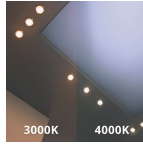

Specifications Noxion LED Downlight
Apollo V2.0 12W 1480lm - 830/840 CCT
| 175mm - Cutout 150mm

[View Product](#)

General Information

SKU	256975
EAN	8719157068512
Brand	Noxion
Manufacturer Name	Noxion LED Downlight Apollo V2.0 12W 1480lm 2CCT Cutout Ø150mm Frame Ø175mm Alu
Any Lamp all-in warranty	6 Years
Average Lifetime (h)	100000

Technical Information

Tiltable	No
Technology	LED Integrated
Voltage (V)	220-240
Dimmable	Not Dimmable
Colour Code	830 Warm White, 840 Cool White
Colour temperature (Kelvin)	3000 Warm White, 4000 Cool White
Colour Rendering (Ra)	80-89
Colour of Light	White
Light colour options	CCT
Beam Angle (degree)	60
Luminous Efficacy (lm/W)	124
Power factor	>0.90

Unified Glare Rating < 19 - for offices and schools

Optical Cover PC (Polycarbonate)

Finish of Reflector Aluminium

Product Type Category LED Downlight

Fixture Information

Mounting Method Recessed

Cut out (mm) 150

IP-rating IP20

Impact Protection (IK) IK02 - 0.20 joule

Operating Temperature -20 to +40

Housing Aluminium

Colour of the Fixture White

Fixture Connection PI [Push-in connector 2-pole]

Series Apollo

Dimensions