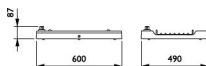

Specifications Philips LED Highbay GentleSpace BY481P CLO 162W 25000lm 44D - 840 Cool White | IP65 - Dali Dimmable

[View Product](#)