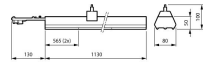

Specifications Philips LED Trunking Coreline LL212X 34W
5300lm 84D - 840 Cool White | 1130mm - 7-pole - Dali
Dimmable