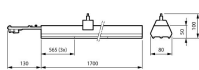

Specifications Philips LED Trunking Coreline LL217X
48.5W 8000lm 84D - 840 Cool White | 1700mm - 7-pole -
Dali Dimmable