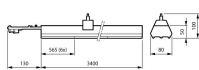

Specifications Philips LED Trunking Coreline LL234X 97W
16000lm 84D - 840 Cool White | 3400mm - 7-pole - Dali
Dimmable