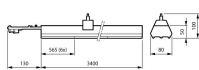

Specifications Philips LED Trunking Coreline LL234X 100W
16000lm 84D - 840 Cool White | 3400mm - 7-pole - Dali
Dimmable