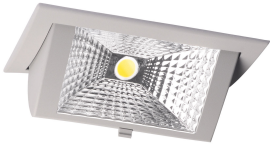

Specifications LED Downlight Wallwasher Wally Medium Grey 27W 3850lm 78x100D - 840 Cool White - 238x145mm

[View Product](#)

General Information

SKU	222653
EAN	8720584027492
Brand	Lumi Parts
Manufacturer Name	WallWasher recessed Wally medium LED SLM4000 gray 4000K Philips, incl. driver
Any Lamp all-in warranty	5 Years
Average Lifetime (h)	50000

Technical Information

Tiltable	Yes
Technology	LED Integrated
Voltage (V)	220-240
Dimmable	Not Dimmable
Colour Code	840 Cool White
Colour temperature (Kelvin)	4000 Cool White
Colour Rendering (Ra)	80-89
Colour of Light	White
Light colour options	Single Color
Driver Included	Yes
Beam Angle (degree)	78x100
Luminous Efficacy (lm/W)	142.6

Power factor	>0.90
Installation Depth (mm)	100
Unified Glare Rating	< 28 - for hallways and storage rooms
Optical Cover	Glass
Product Type Category	LED Downlight

Fixture Information

Mounting Method	Recessed
Cut out (mm)	218x125
IP-rating	IP20
Housing	Aluminium
Colour of the Fixture	White
Fixture Connection	PIP [Push-in connector and pull relief]
Series	Wally Medium