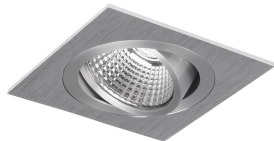

## Specifications LED Spot Smooth Square Tiltable Aluminium 8.4W 550lm 36D - 930 Warm White | Cutout 75mm - Best Colour Rendering - Dimmable

[View Product](#)

### General Information

SKU	222705
EAN	8720584040606
Brand	Lumi Parts
Manufacturer Name	LED spot Smooth square swivel/tilt 3000K Alu dimmable CRI>90
Any Lamp all-in warranty	1 Year
Average Lifetime (h)	50000

### Technical Information

Technology	LED Integrated
Voltage (V)	220-240
Dimmable	Dimmable
Colour Code	930 Warm White
Colour temperature (Kelvin)	3000 Warm White
Colour Rendering (Ra)	90-99
Colour of Light	White
Light colour options	Single Color
Luminous Efficacy (lm/W)	65
Beam Angle (degree)	36
Product Type Category	LED spotlight

### Fixture Information

Including bulb	Yes
Mounting Method	Recessed
Cut out (mm)	75
Optical Cover	PC (Polycarbonate)
IP-rating	IP20
Impact Protection (IK)	IK02 - 0.20 joule
Housing	Aluminium
Colour of the Fixture	Grey
Finish of Reflector	Aluminium
Tiltable	Yes
Series	Smooth